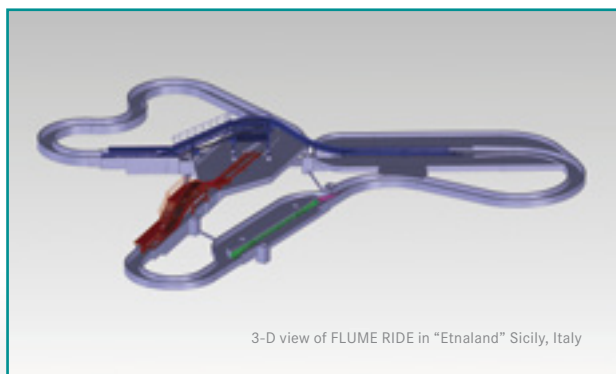

Technical data (example)

3-D view of FLUME RIDE in "Etnaland" Sicily, Italy

System

Lift height:	6 and 4 m
Chute height:	5 and 3 m
Channel length:	approx. 250 m
Operating velocity:	0.5 m/s
Main submersible pumps:	2 x 5.5 kW
Discharge:	1.1 m³/s
Showwater pump:	2 x 1.5 kW

Boat

Material:	Fibreglass
Number:	8
Passengers each:	4
Capacity:	480

Photos used in this product sheet: FLUME RIDES in "Etnaland" Sicily, Italy and "Theme Park Felifonte", Italy.